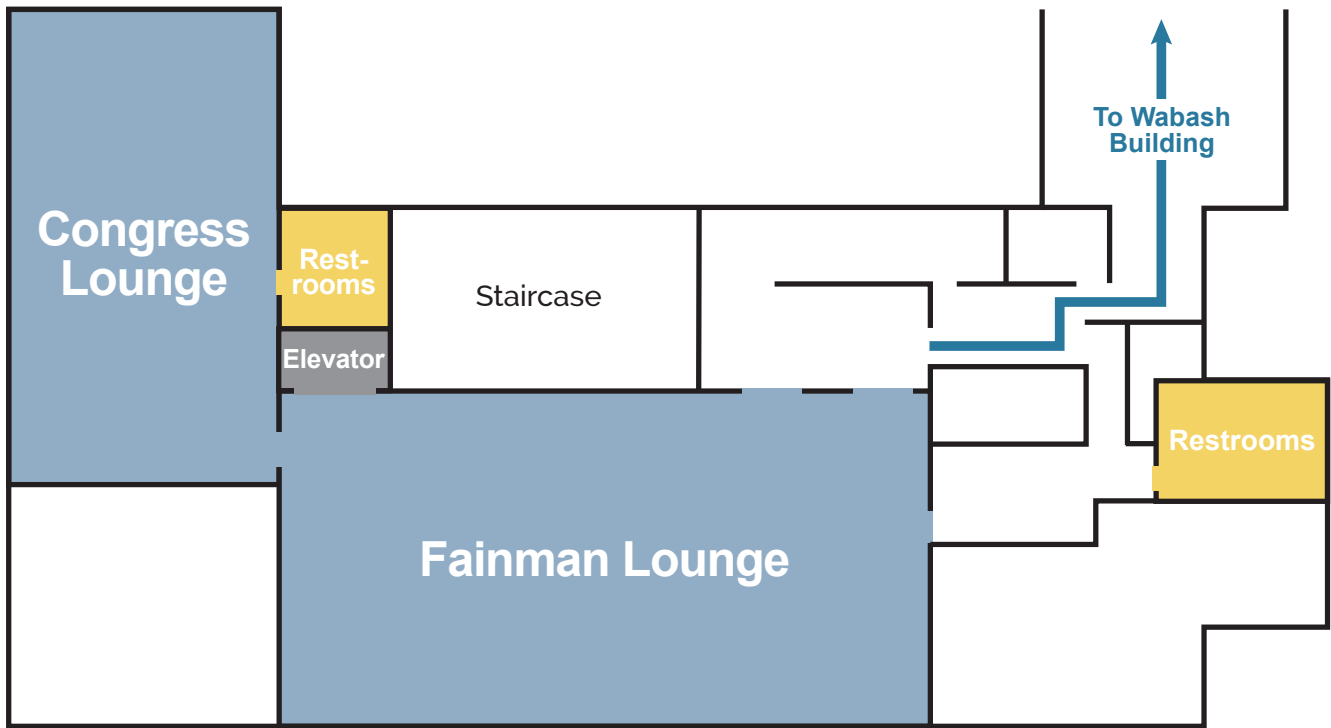

ROOSEVELT UNIVERSITY

REMINDERS

Need Building Card for Access: Floors 1 & 14
 Access cards will be needed in elevators to access dorm floors

Auditorium Building Access:
 Fainman Lounge & Congress Lounge,
 Floor 2 Roosevelt Library, Floor 10

Both Elevator Banks Available: Floors 2 & 6

Access Dorm Elevators: Floor 14

WABASH BUILDING

AUDITORIUM BUILDING

- Student Housing
- Administration
- Classrooms
- Student Union
- Roosevelt University Lobby:
Wabash Avenue Side
- Auditorium Building:
Roosevelt Library, Floor 10
Ganz Hall, Floor 7
- Auditorium Building:
Fainman Lounge &
Congress Lounge
- Roosevelt University Lobby:
Michigan Avenue Side

**Note: In order to access Roosevelt Library (Floor 10) or Ganz Hall (Floor 7) in the Auditorium Building, proceed to Fainman/Congress Hall and go up the elevators.*

AUDITORIUM BUILDING

FLOOR 2

FLOOR 10

WABASH BUILDING