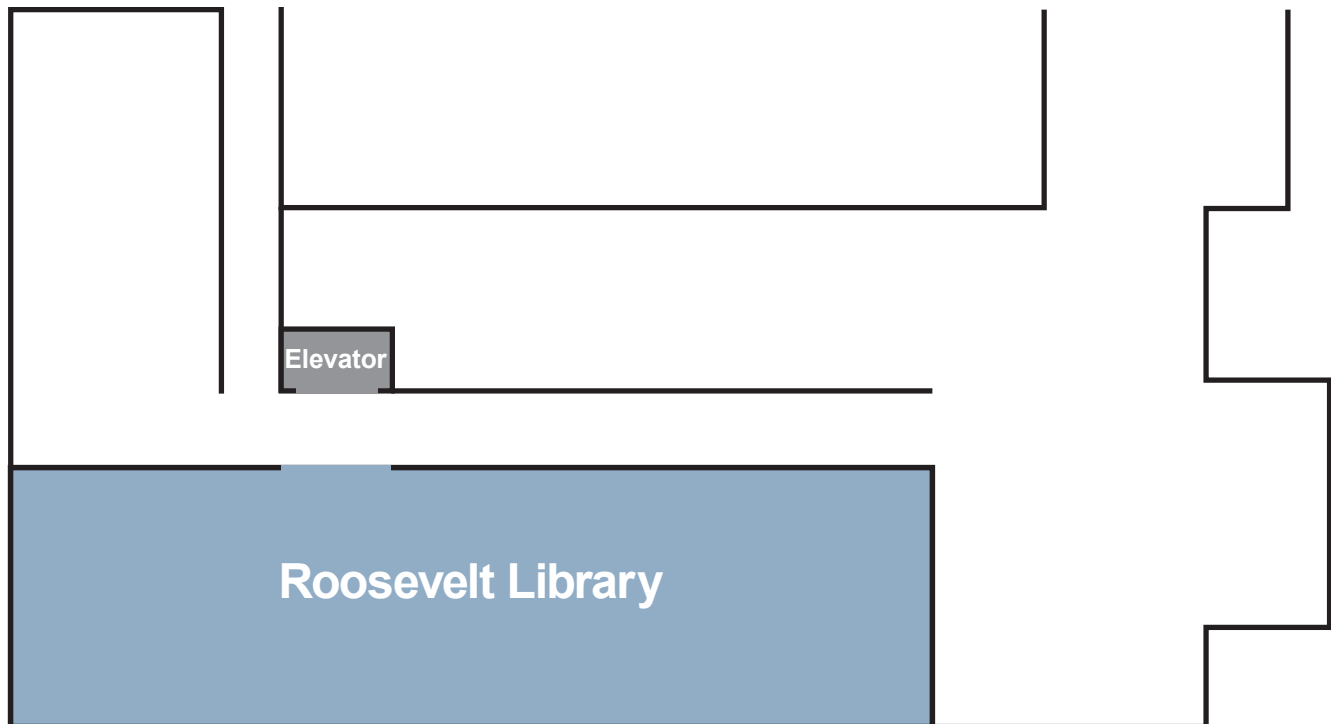

ROOSEVELT UNIVERSITY

REMINDERS

Need Building Card for Access: Floors 1 & 14
 Access cards will be needed in elevators to access dorm floors

Auditorium Building Access:
 Fainman Lounge & Congress Lounge,
 Floor 2 Roosevelt Library, Floor 10

Both Elevator Banks Available: Floors 2 & 6

Access Dorm Elevators: Floor 14

WABASH BUILDING

AUDITORIUM BUILDING

- Student Housing
- Administration
- Classrooms
- Student Union
- Roosevelt University Lobby:
Wabash Avenue Side
- Auditorium Building:
Roosevelt Library, Floor 10
Ganz Hall, Floor 7
- Auditorium Building:
Fainman Lounge &
Congress Lounge
- Roosevelt University Lobby:
Michigan Avenue Side

**Note: In order to access Roosevelt Library (Floor 10) or Ganz Hall (Floor 7) in the Auditorium Building, proceed to Fainman/Congress Hall and go up the elevators.*

AUDITORIUM BUILDING

FLOOR 2

FLOOR 10

WABASH BUILDING