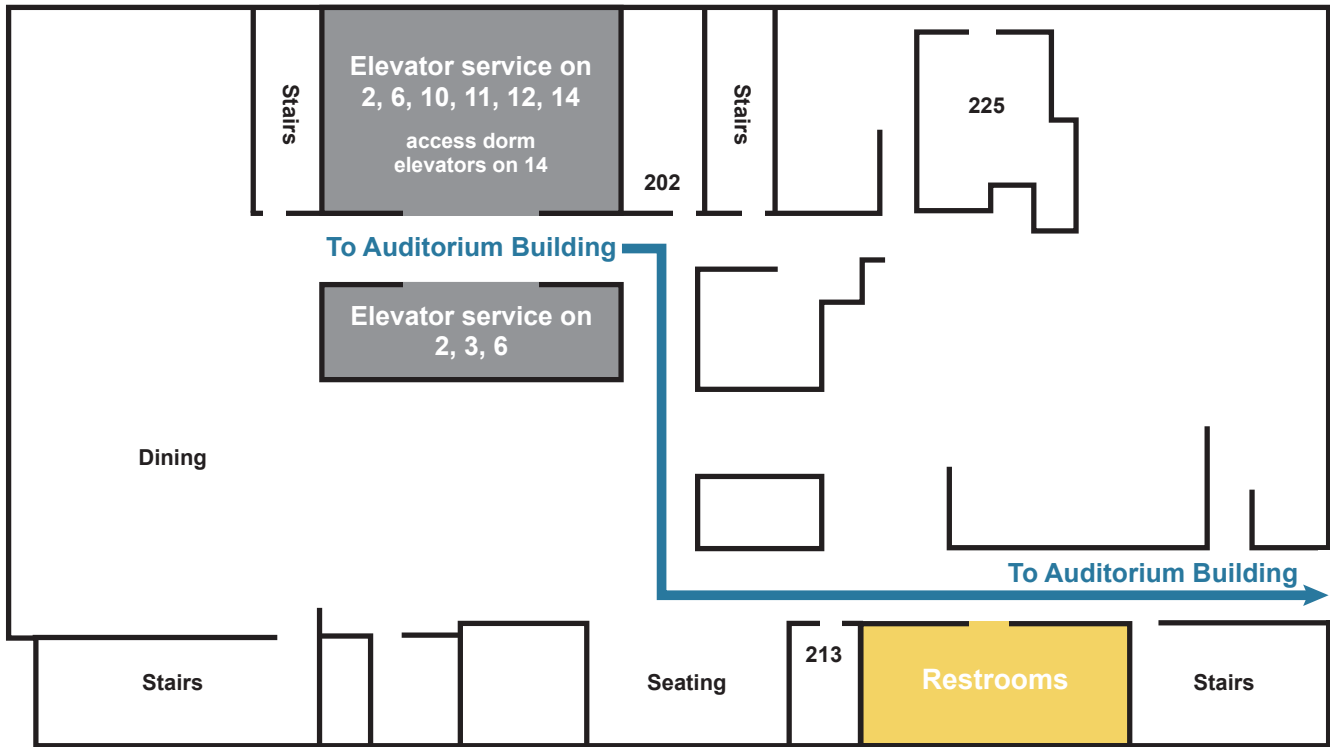

ROOSEVELT UNIVERSITY

REMINDERS

Need Building Card for Access: Floors 1 & 14
 Access cards will be needed in elevators to access dorm floors

Auditorium Building Access:
 Fainman Lounge & Congress Lounge,
 Floor 2 Roosevelt Library, Floor 10

Both Elevator Banks Available: Floors 2 & 6

Access Dorm Elevators: Floor 14

WABASH BUILDING

AUDITORIUM BUILDING

- Student Housing
- Administration
- Classrooms
- Student Union
- Roosevelt University Lobby:
Wabash Avenue Side
- Auditorium Building:
Roosevelt Library, Floor 10
Ganz Hall, Floor 7
- Auditorium Building:
Fainman Lounge &
Congress Lounge
- Roosevelt University Lobby:
Michigan Avenue Side

**Note: In order to access Roosevelt Library (Floor 10) or Ganz Hall (Floor 7) in the Auditorium Building, proceed to Fainman/Congress Hall and go up the elevators.*

AUDITORIUM BUILDING

FLOOR 2

FLOOR 10

WABASH BUILDING

FLOOR 2

FLOOR 3

WABASH BUILDING

FLOOR 6

FLOOR 14

*Must have building card.