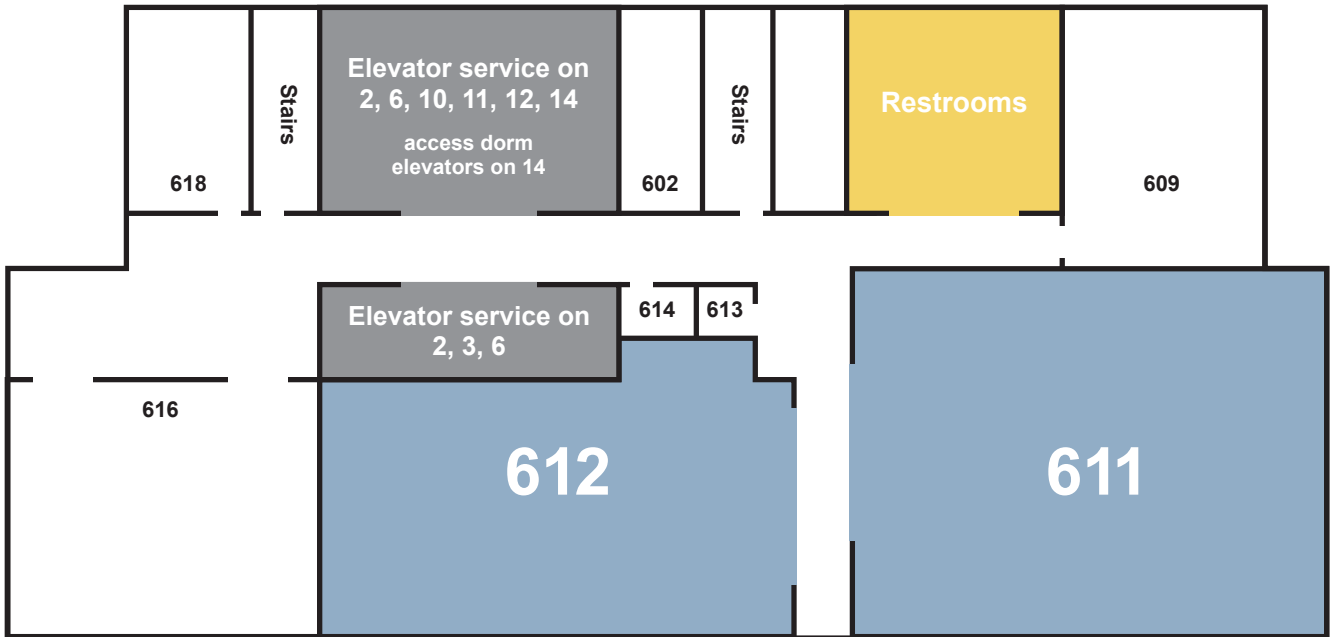

ROOSEVELT UNIVERSITY

REMINDERS

Need Building Card for Access: Floors 1 & 14
 Access cards will be needed in elevators to access dorm floors

Auditorium Building Access:
 Fainman Lounge & Congress Lounge,
 Floor 2 Roosevelt Library, Floor 10

Both Elevator Banks Available: Floors 2 & 6

Access Dorm Elevators: Floor 14

WABASH BUILDING

AUDITORIUM BUILDING

- Student Housing
- Administration
- Classrooms
- Student Union
- Roosevelt University Lobby:
Wabash Avenue Side
- Auditorium Building:
Roosevelt Library, Floor 10
Ganz Hall, Floor 7
- Auditorium Building:
Fainman Lounge &
Congress Lounge
- Roosevelt University Lobby:
Michigan Avenue Side

**Note: In order to access Roosevelt Library (Floor 10) or Ganz Hall (Floor 7) in the Auditorium Building, proceed to Fainman/Congress Hall and go up the elevators.*

AUDITORIUM BUILDING

FLOOR 2

FLOOR 10

WABASH BUILDING

FLOOR 2

FLOOR 3

WABASH BUILDING

FLOOR 6

FLOOR 14

*Must have building card.