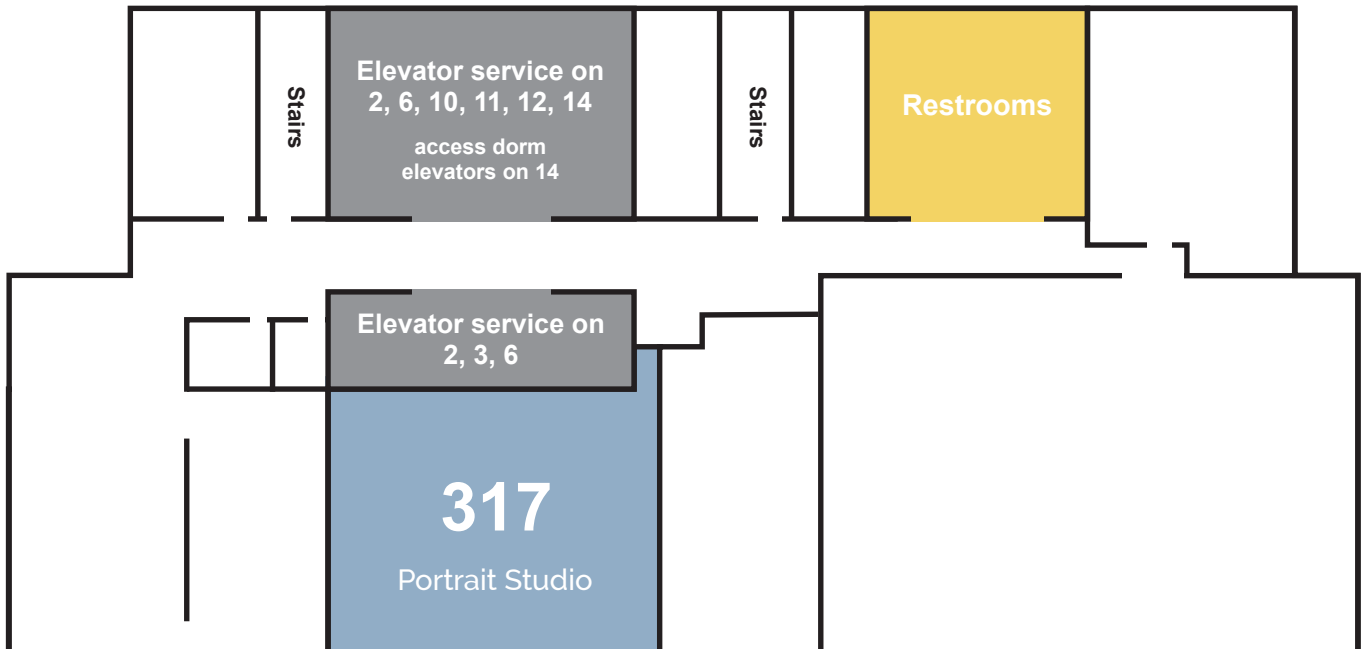

ROOSEVELT UNIVERSITY

REMINDERS

Need Building Card for Access: Floors 1 & 14
 Access cards will be needed in elevators to access dorm floors

Auditorium Building Access:
 Fainman Lounge & Congress Lounge,
 Floor 2 Roosevelt Library, Floor 10

Both Elevator Banks Available: Floors 2 & 6

Access Dorm Elevators: Floor 14

WABASH BUILDING

AUDITORIUM BUILDING

- Student Housing
- Administration
- Classrooms
- Student Union
- Roosevelt University Lobby:
Wabash Avenue Side
- Auditorium Building:
Roosevelt Library, Floor 10
Ganz Hall, Floor 7
- Auditorium Building:
Fainman Lounge &
Congress Lounge
- Roosevelt University Lobby:
Michigan Avenue Side

**Note: In order to access Roosevelt Library (Floor 10) or Ganz Hall (Floor 7) in the Auditorium Building, proceed to Fainman/Congress Hall and go up the elevators.*

AUDITORIUM BUILDING

FLOOR 2

FLOOR 10

WABASH BUILDING

FLOOR 2

FLOOR 3

WABASH BUILDING

FLOOR 6

FLOOR 14

*Must have building card.