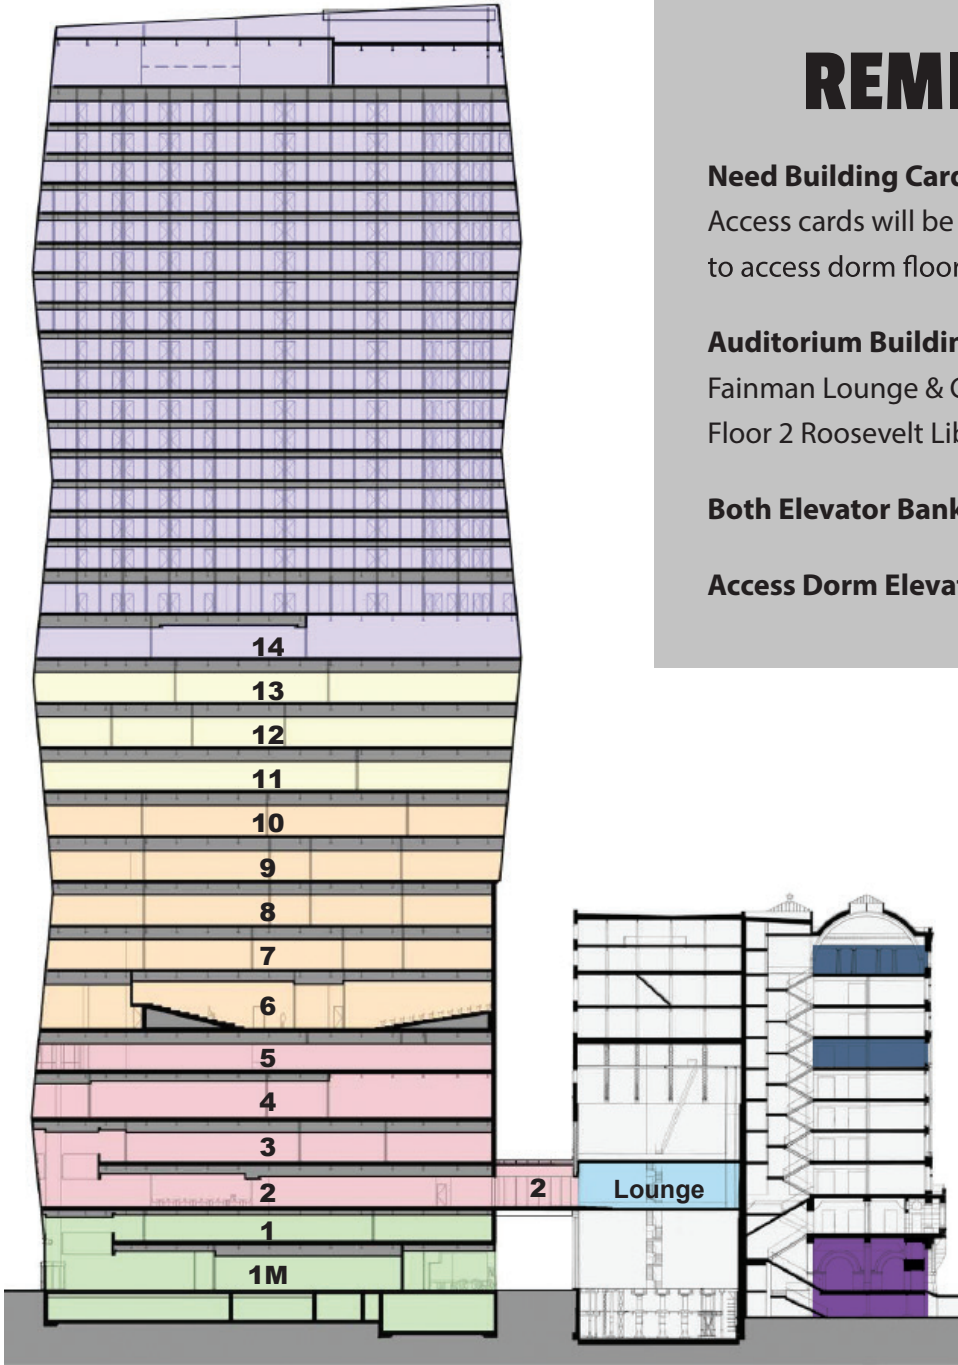

ROOSEVELT UNIVERSITY

REMINDERS

Need Building Card for Access: Floors 1 & 14
 Access cards will be needed in elevators to access dorm floors

Auditorium Building Access:
 Fainman Lounge & Congress Lounge,
 Floor 2 Roosevelt Library, Floor 10

Both Elevator Banks Available: Floors 2 & 6

Access Dorm Elevators: Floor 14

WABASH BUILDING

AUDITORIUM BUILDING

- Student Housing
- Administration
- Classrooms
- Student Union
- Roosevelt University Lobby:
Wabash Avenue Side
- Auditorium Building:
Roosevelt Library, Floor 10
Ganz Hall, Floor 7
- Auditorium Building:
Fainman Lounge &
Congress Lounge
- Roosevelt University Lobby:
Michigan Avenue Side

**Note: In order to access Roosevelt Library (Floor 10) or Ganz Hall (Floor 7) in the Auditorium Building, proceed to Fainman/Congress Hall and go up the elevators.*

AUDITORIUM BUILDING

FLOOR 2

FLOOR 10

WABASH BUILDING

FLOOR 2

FLOOR 3

WABASH BUILDING

FLOOR 6

FLOOR 14

*Must have building card.