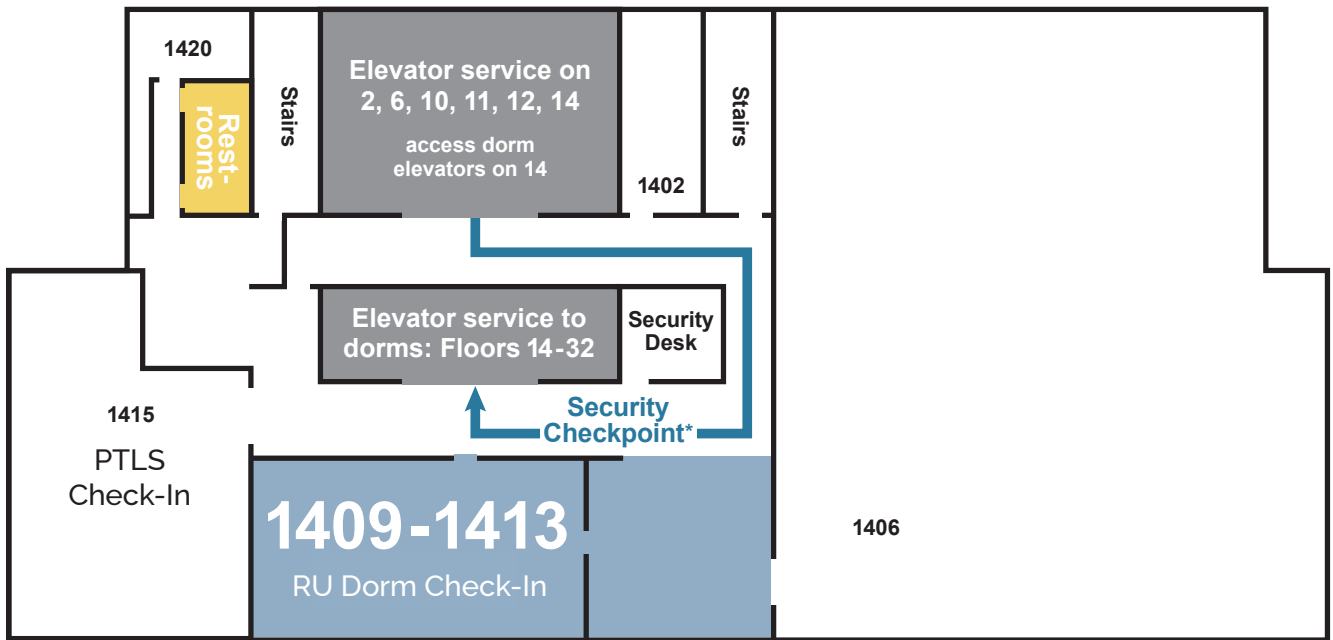

ROOSEVELT UNIVERSITY

REMINDERS

Need Building Card for Access: Floors 1 & 14
 Access cards will be needed in elevators to access dorm floors

Auditorium Building Access:
 Fainman Lounge & Congress Lounge,
 Floor 2 Roosevelt Library, Floor 10

Both Elevator Banks Available: Floors 2 & 6

Access Dorm Elevators: Floor 14

WABASH BUILDING

AUDITORIUM BUILDING

- Student Housing
- Administration
- Classrooms
- Student Union
- Roosevelt University Lobby:
Wabash Avenue Side
- Auditorium Building:
Roosevelt Library, Floor 10
Ganz Hall, Floor 7
- Auditorium Building:
Fainman Lounge &
Congress Lounge
- Roosevelt University Lobby:
Michigan Avenue Side

**Note: In order to access Roosevelt Library (Floor 10) or Ganz Hall (Floor 7) in the Auditorium Building, proceed to Fainman/Congress Hall and go up the elevators.*

AUDITORIUM BUILDING

FLOOR 2

FLOOR 10

WABASH BUILDING

FLOOR 2

FLOOR 3

WABASH BUILDING

FLOOR 6

FLOOR 14

*Must have building card.